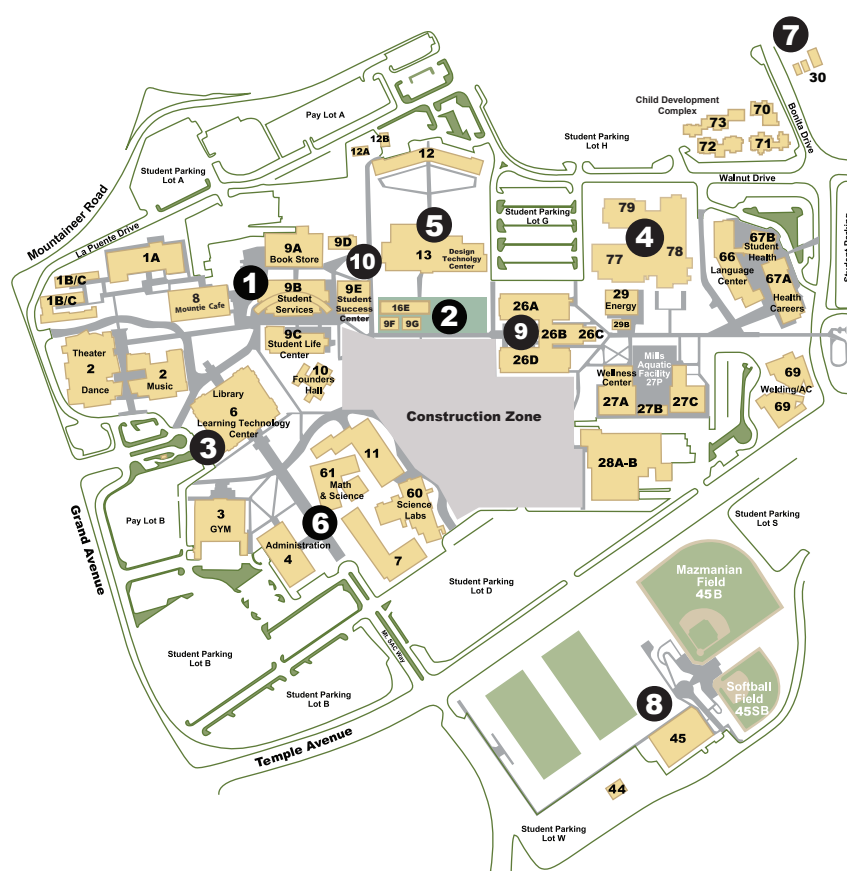

VETERANS RESOURCE CENTER

Bldg. 9E-1st Flr. • (909) 274-4520
www.mtsac.edu/veterans/vrchr.html

1. ACCESS
2. ARISE
3. ASAC, ASPIRE, EOPS/CARE/CalWORKs Program, and STEM Center
4. Business Division Computer Lab and Language Learning Center (LLC)
5. Design Lab
6. MARCS
7. Noncredit Adult Basic Education
8. WIN Program
9. Writing Center, SSSC, and Tech. Ed. Resource Center (TERC)
10. Veterans Resource Center
11. Mountie MakerSpace (not on the map) - located southeast of Noncredit Adult Basic Education (Bldg. 30) next to Bldg. 40