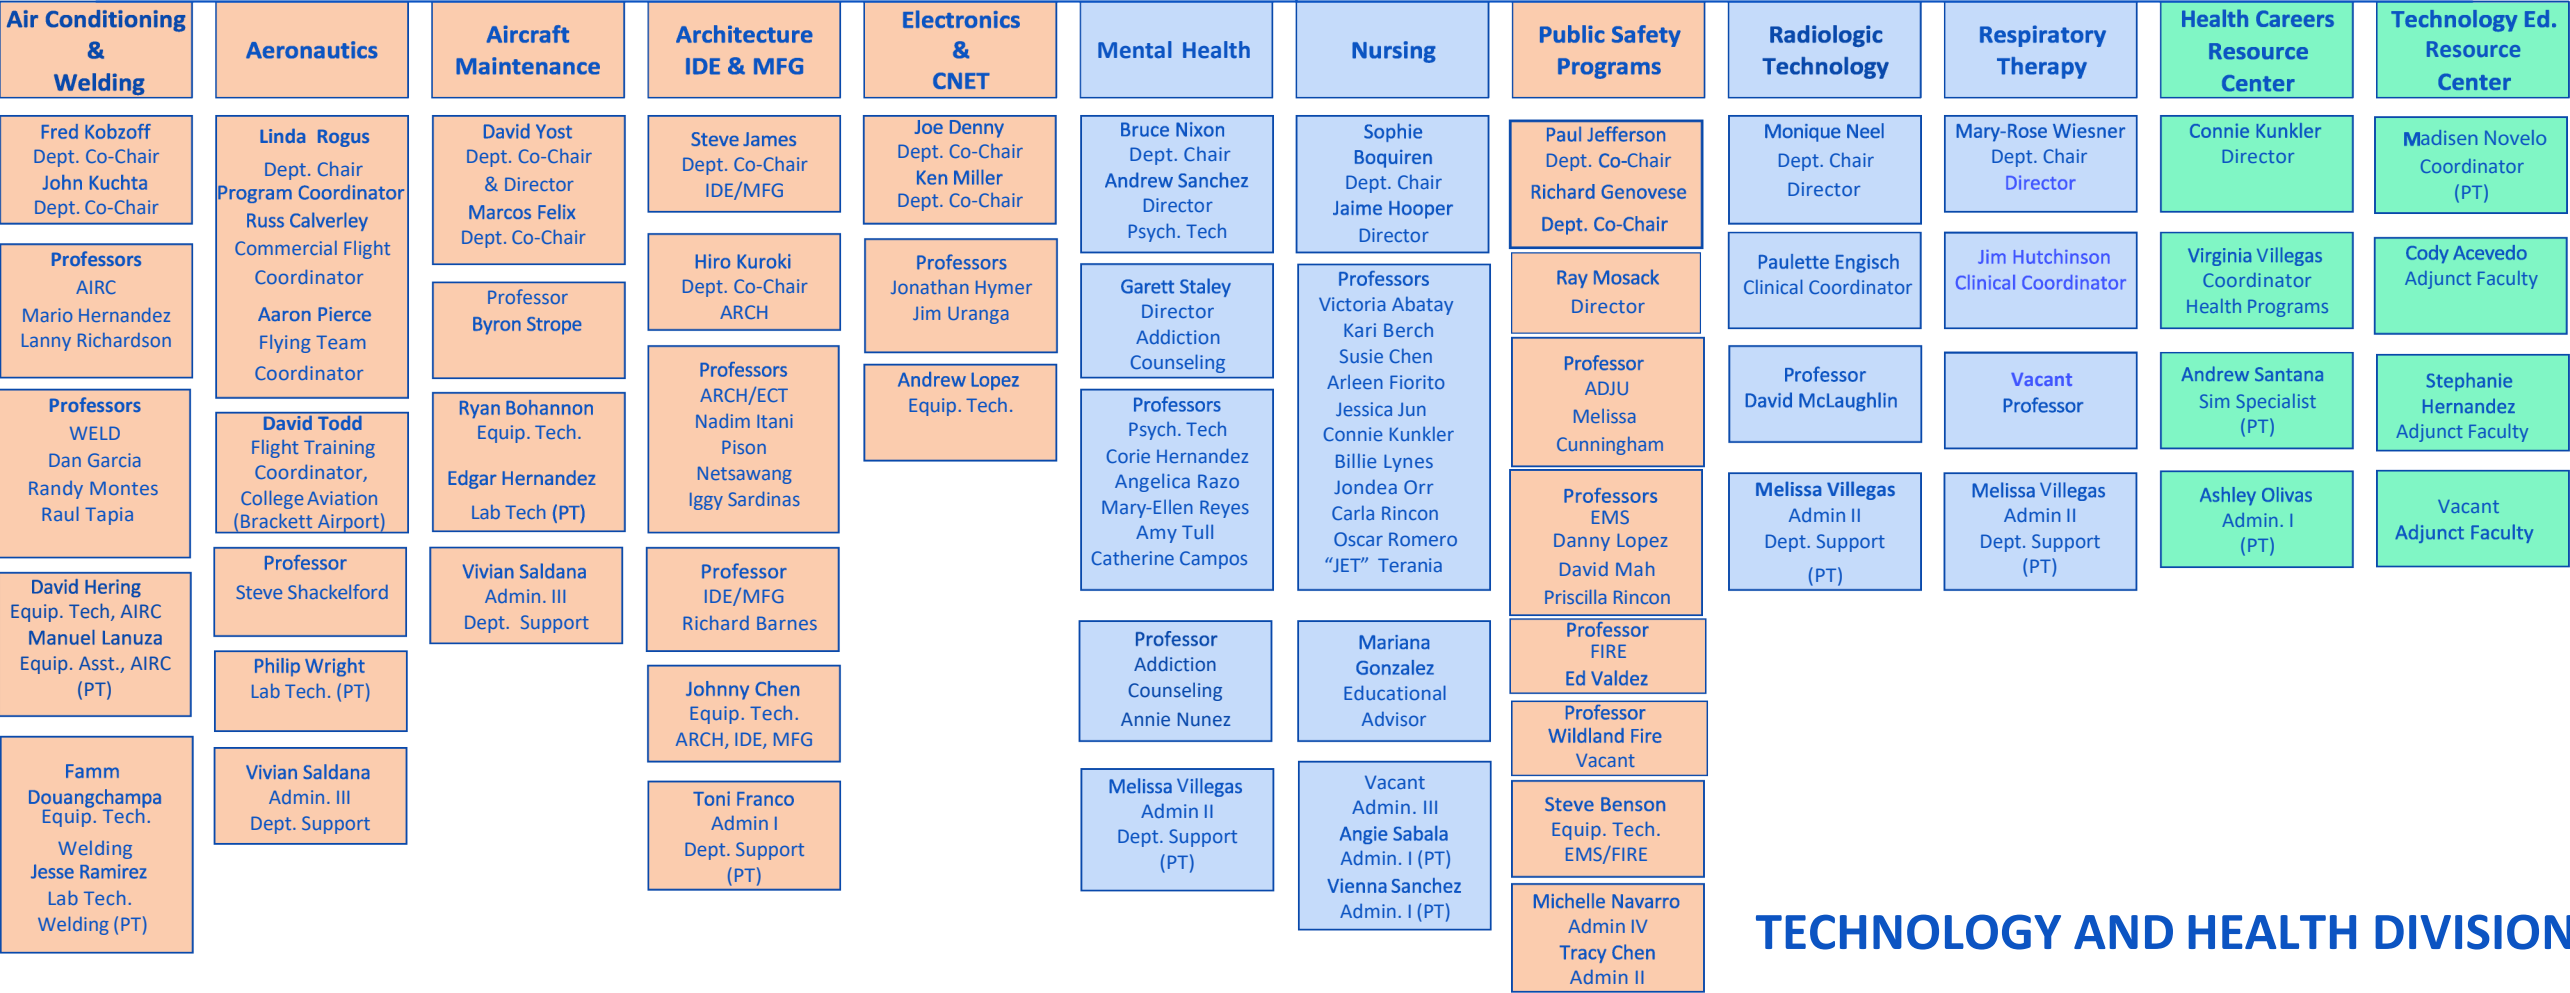

Lance Heard
Dean

Kelly Coreas
Associate Dean

**Technology & Health
Division Office**
Michelle Hallmark, Admin IV
Theresa Jimenez, Admin III
Vivian Saldana, Admin III

Lisa Winston
Career Specialist

TECHNOLOGY AND HEALTH DIVISION