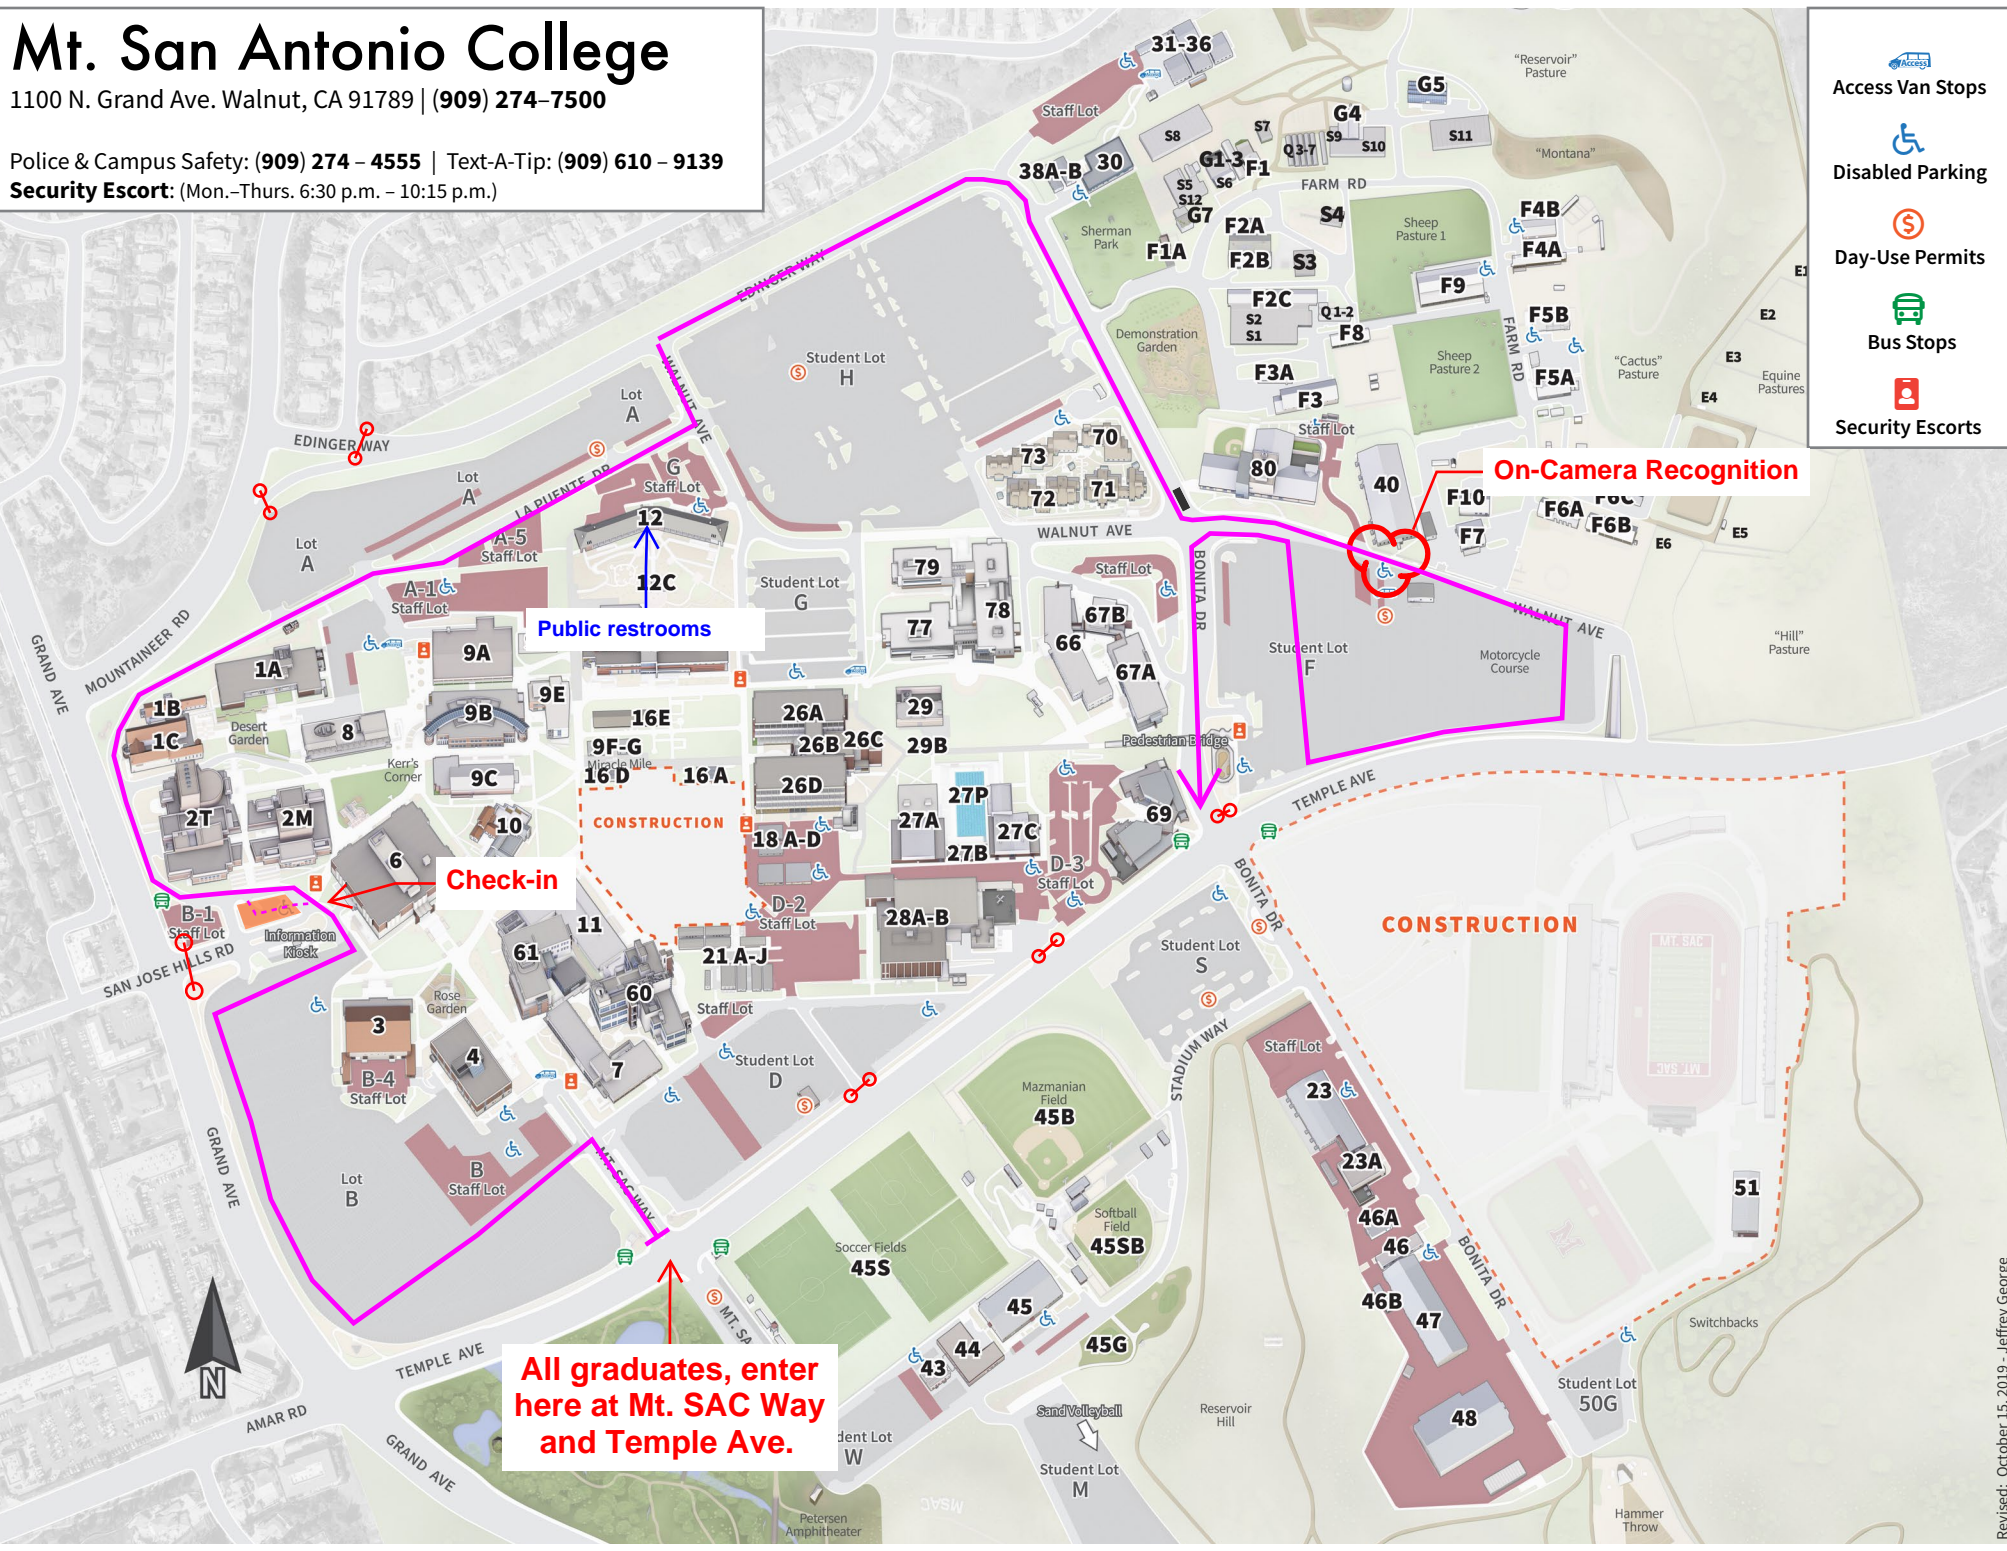

Mt. San Antonio College

1100 N. Grand Ave. Walnut, CA 91789 | (909) 274-7500

Police & Campus Safety: (909) 274-4555 | Text-A-Tip: (909) 610-9139

Security Escort: (Mon.-Thurs. 6:30 p.m. - 10:15 p.m.)

 Access Van Stops

 Disabled Parking

 Day-Use Permits

 Bus Stops

 Security Escorts

On-Camera Recognition

Public restrooms

Check-in

All graduates, enter here at Mt. SAC Way and Temple Ave.