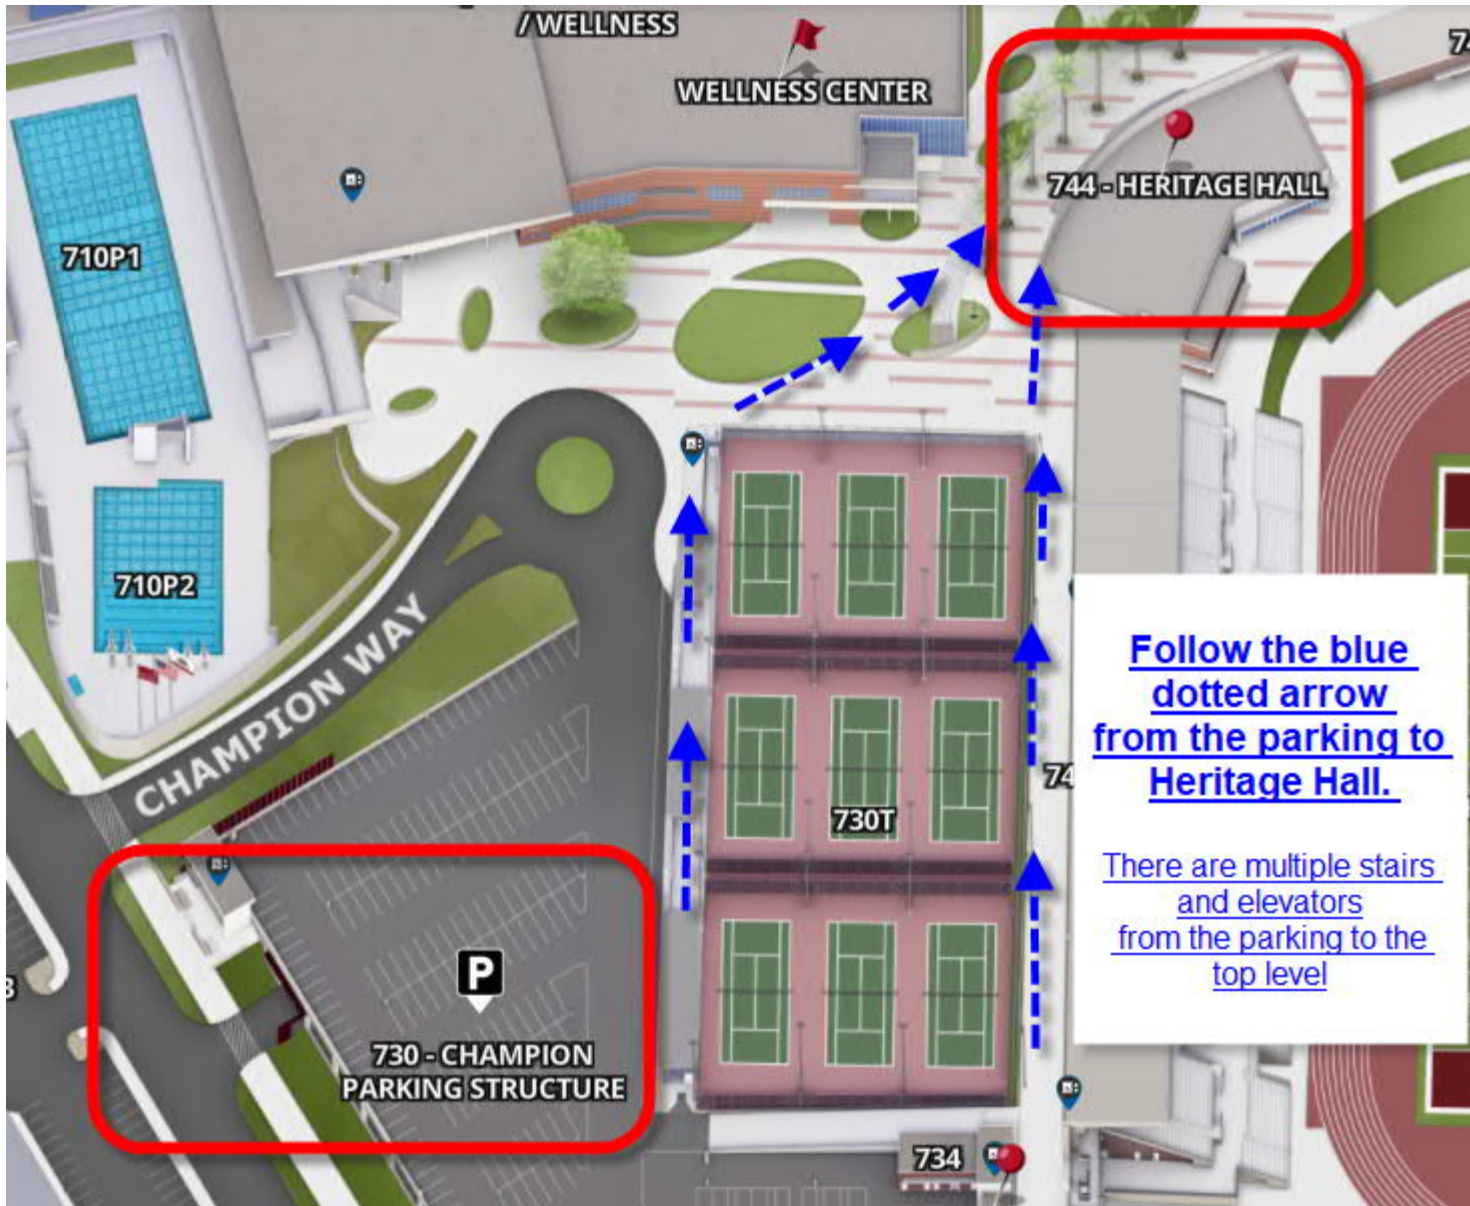

For directions from your exact location, please use the college directions feature at: mtsac.edu/maps

Type "Heritage Hall" in the **destination field**

Follow the blue dotted arrow from the parking to Heritage Hall.

There are multiple stairs and elevators from the parking to the top level