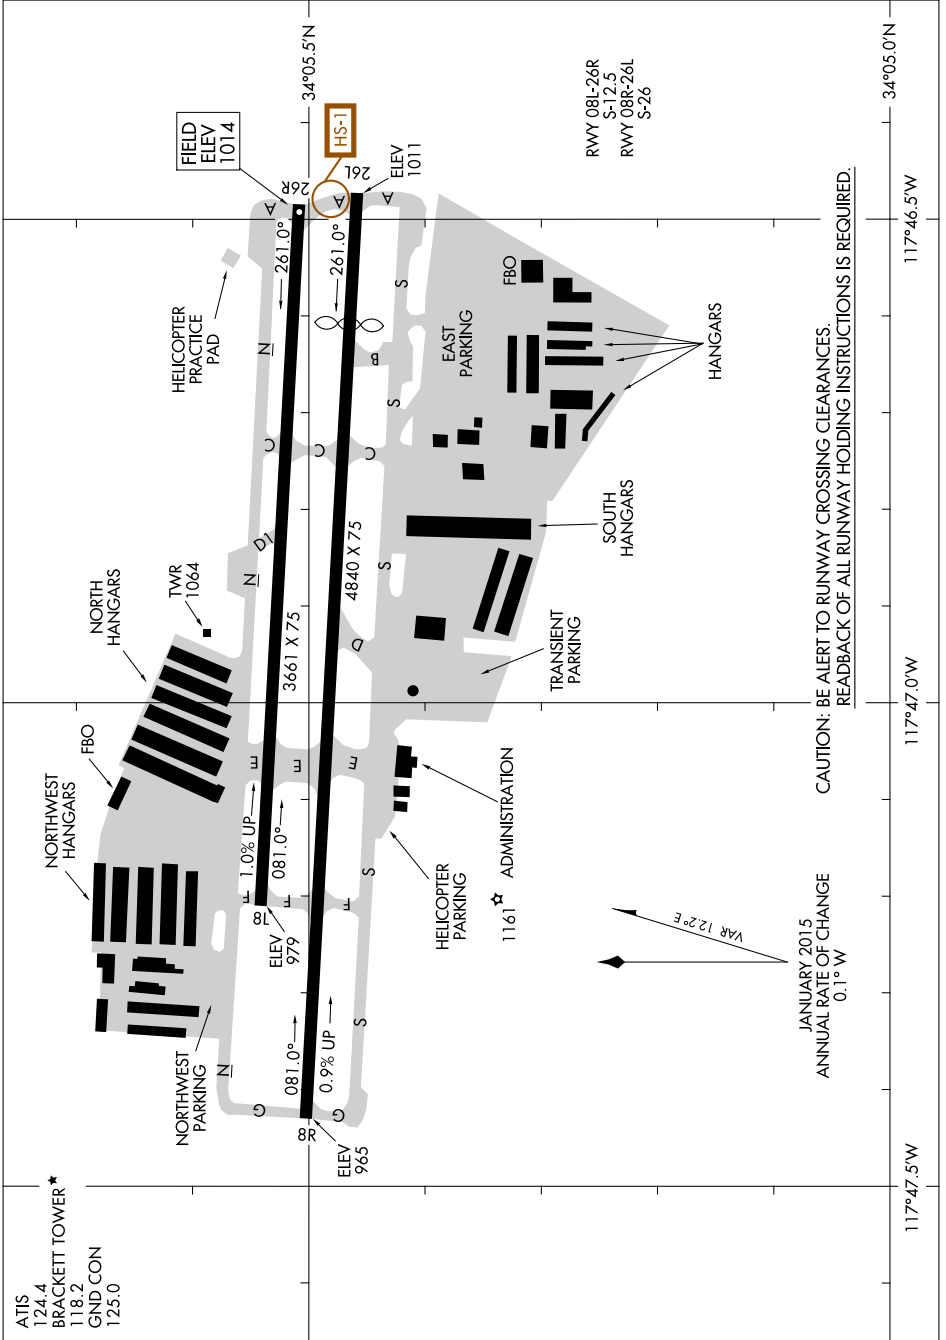

AIRPORT DIAGRAM

AL-5218 (FAA)

BRACKETT FIELD (POC)
LA VERNE, CALIFORNIA

SW-3, 15 OCT 2015 to 12 NOV 2015

ATIS
124.4
BRACKETT TOWER ★
118.2
GND CON
125.0

AIRPORT DIAGRAM

LA VERNE, CALIFORNIA
BRACKETT FIELD (POC)

SW-3, 15 OCT 2015 to 12 NOV 2015