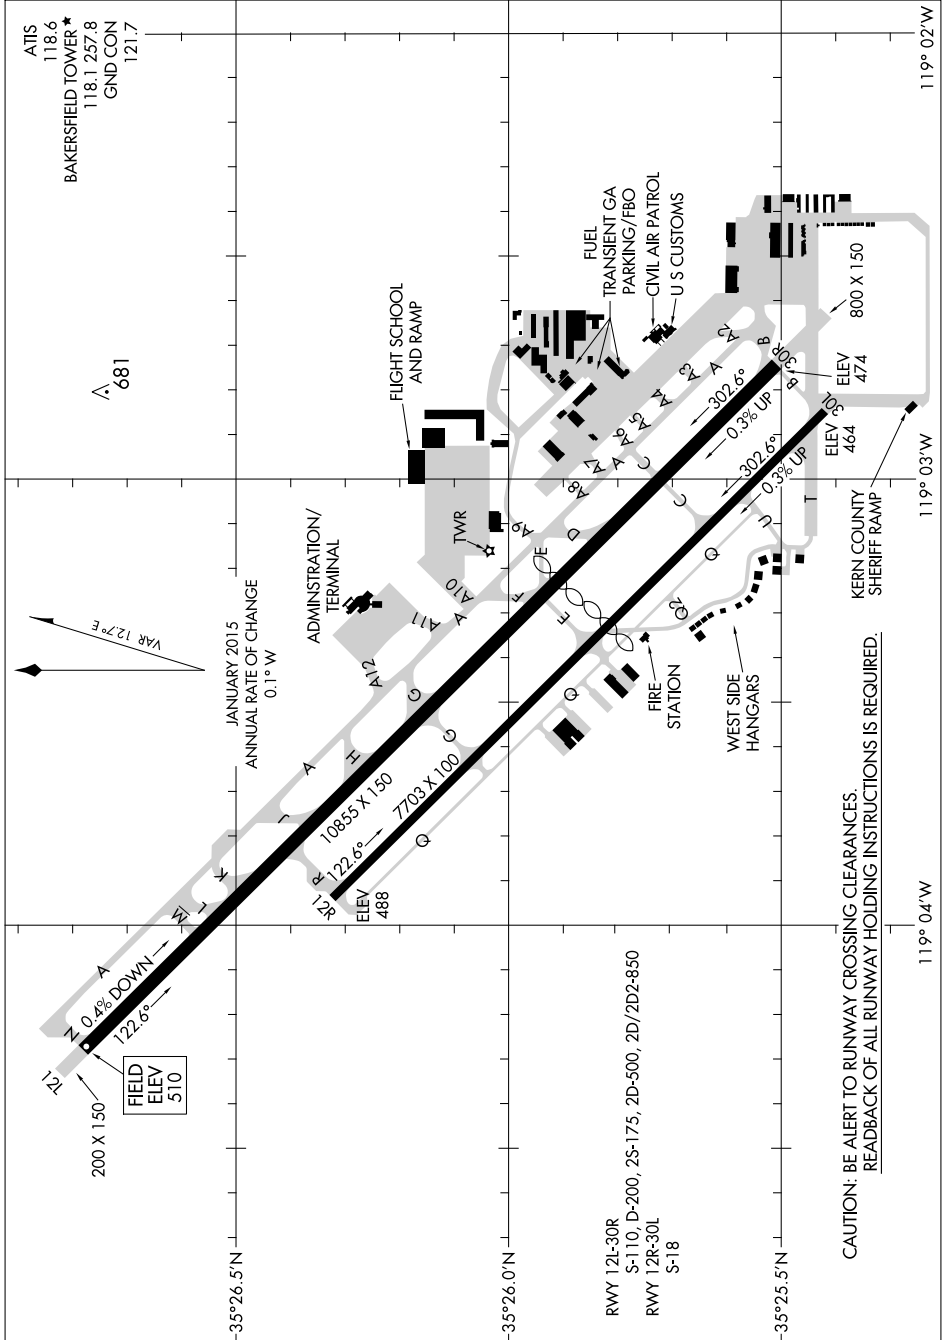

AIRPORT DIAGRAM

AL-36 (FAA)

MEADOWS FIELD (BFL)
BAKERSFIELD, CALIFORNIA

SW-3, 15 OCT 2015 to 12 NOV 2015

CAUTION: BE ALERT TO RUNWAY CROSSING CLEARANCES.
READBACK OF ALL RUNWAY HOLDING INSTRUCTIONS IS REQUIRED.

SW-3, 15 OCT 2015 to 12 NOV 2015

AIRPORT DIAGRAM

BAKERSFIELD, CALIFORNIA
MEADOWS FIELD (BFL)