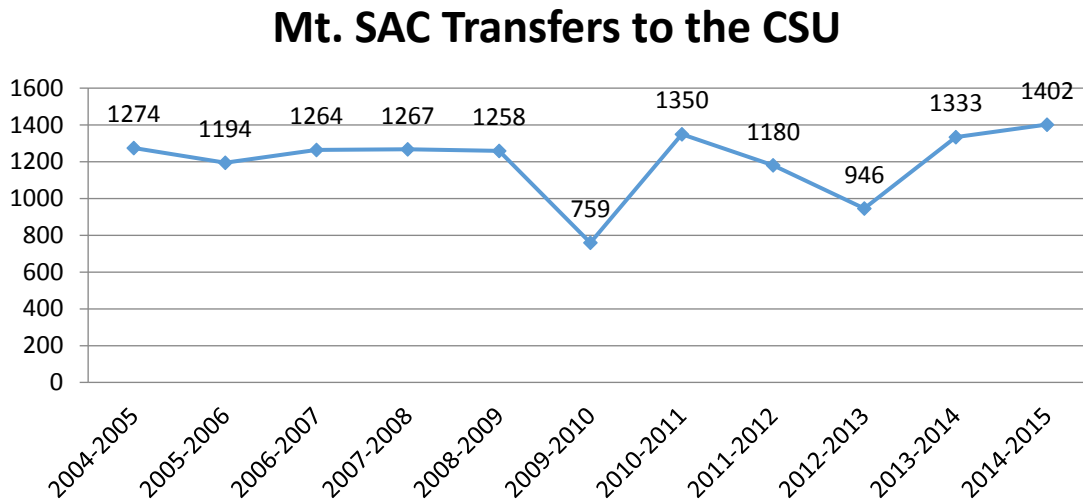

## TRANSFER HIGHLIGHTS & INTERESTS

In 2014-2015, Mt. SAC transferred a total of 1,402 students to the CSU, the highest number of transfers in the last 10 years. The lowest number of transfers was in 2009-2010 due to a “one-time cut” of \$305 million to the CSU’s general fund base. As a result the number of transfers was impacted.