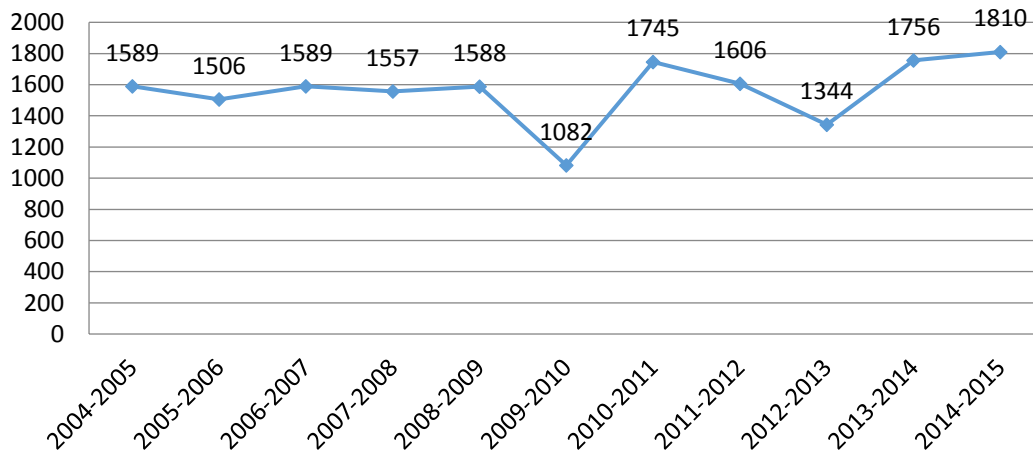

MT. SAN ANTONIO COLLEGE TRANSFERS TO THE CSU & UC COMBINED

The following data illustrates the number of transfers from Mt. SAC to the CSU and the UC combined over the course of 10 years.

Mt. SAC Transfers to CSU & UC Combined

Academic Year	Transfers
2014-2015	1810
2013-2014	1756
2012-2013	1344
2011-2012	1606
2010-2011	1745
2009-2010	1082
2008-2009	1588
2007-2008	1557
2006-2007	1589
2005-2006	1506
2004-2005	1589

Mt. SAC Transfers to the CSU & UC Combined

TRANSFER HIGHLIGHTS

Combined, Mt. SAC had its highest year of transfers in 2014-2015 in the last 10 years.