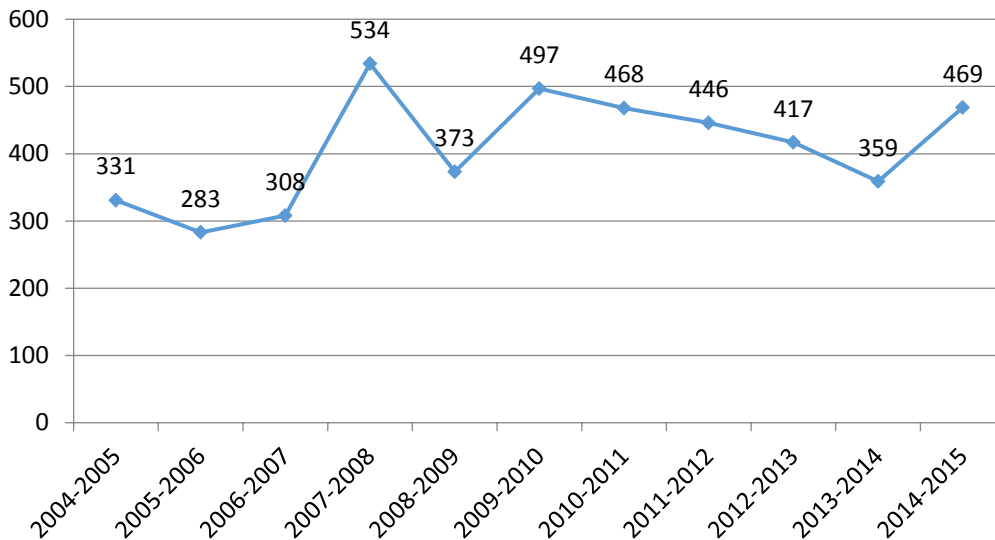

MT. SAN ANTONIO COLLEGE TRANSFERS TO IN-STATE-PRIVATE COLLEGES AND UNIVERSITIES

The following data illustrates the number of transfers from Mt. SAC to In-State-Private (ISP) colleges and universities in the last 10 years. The highest number of transfers was in 2007-2008. There is a noticeable increase of transfer for the first time in 5 years to ISP colleges and universities

Note: Transfers to ISP were captured from a series of aggregated first-time freshman cohorts that completed at least 12 units while in the community college system at the time of transfer.

Mt. SAC Transfers to In-State-Private¹²

Academic Year	Transfers
2014-2015	469
2013-2014	359
2012-2013	417
2011-2012	446
2010-2011	468
2009-2010	497
2008-2009	373
2007-2008	534
2006-2007	308
2005-2006	283
2004-2005	331

Mt. SAC Transfers to In-State-Private

¹² <http://datamart.cccco.edu/Outcomes/Student_Transfer_Volume.aspx>