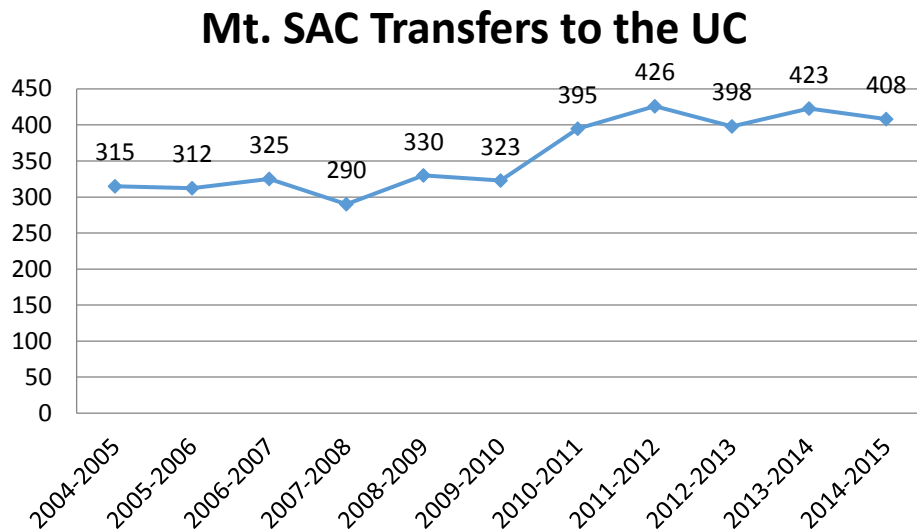

MT. SAN ANTONIO COLLEGE TRANSFERS TO THE UC

The following data illustrates the number of transfers from Mt. SAC to the UC over the course of 10 years.

Mt. SAC Transfers to UC2

Academic Year	Transfers
2014-2015	408
2013-2014	423
2012-2013	398
2011-2012	426
2010-2011	395
2009-2010	323
2008-2009	330
2007-2008	290
2006-2007	325
2005-2006	312
2004-2005	315

TRANSFER HIGHLIGHTS

In 2014-2015, Mt. SAC transferred a total of 408 students to the UC, a drop of 15 students from the previous year.

LOOKING AHEAD

With UC President Janet Napolitano's "Transfer Pathway" initiative, Mt. SAC hopes to have an increase in student transfers and a smoother transition for students to the UC.

² <http://universityofcalifornia.edu/infocenter>