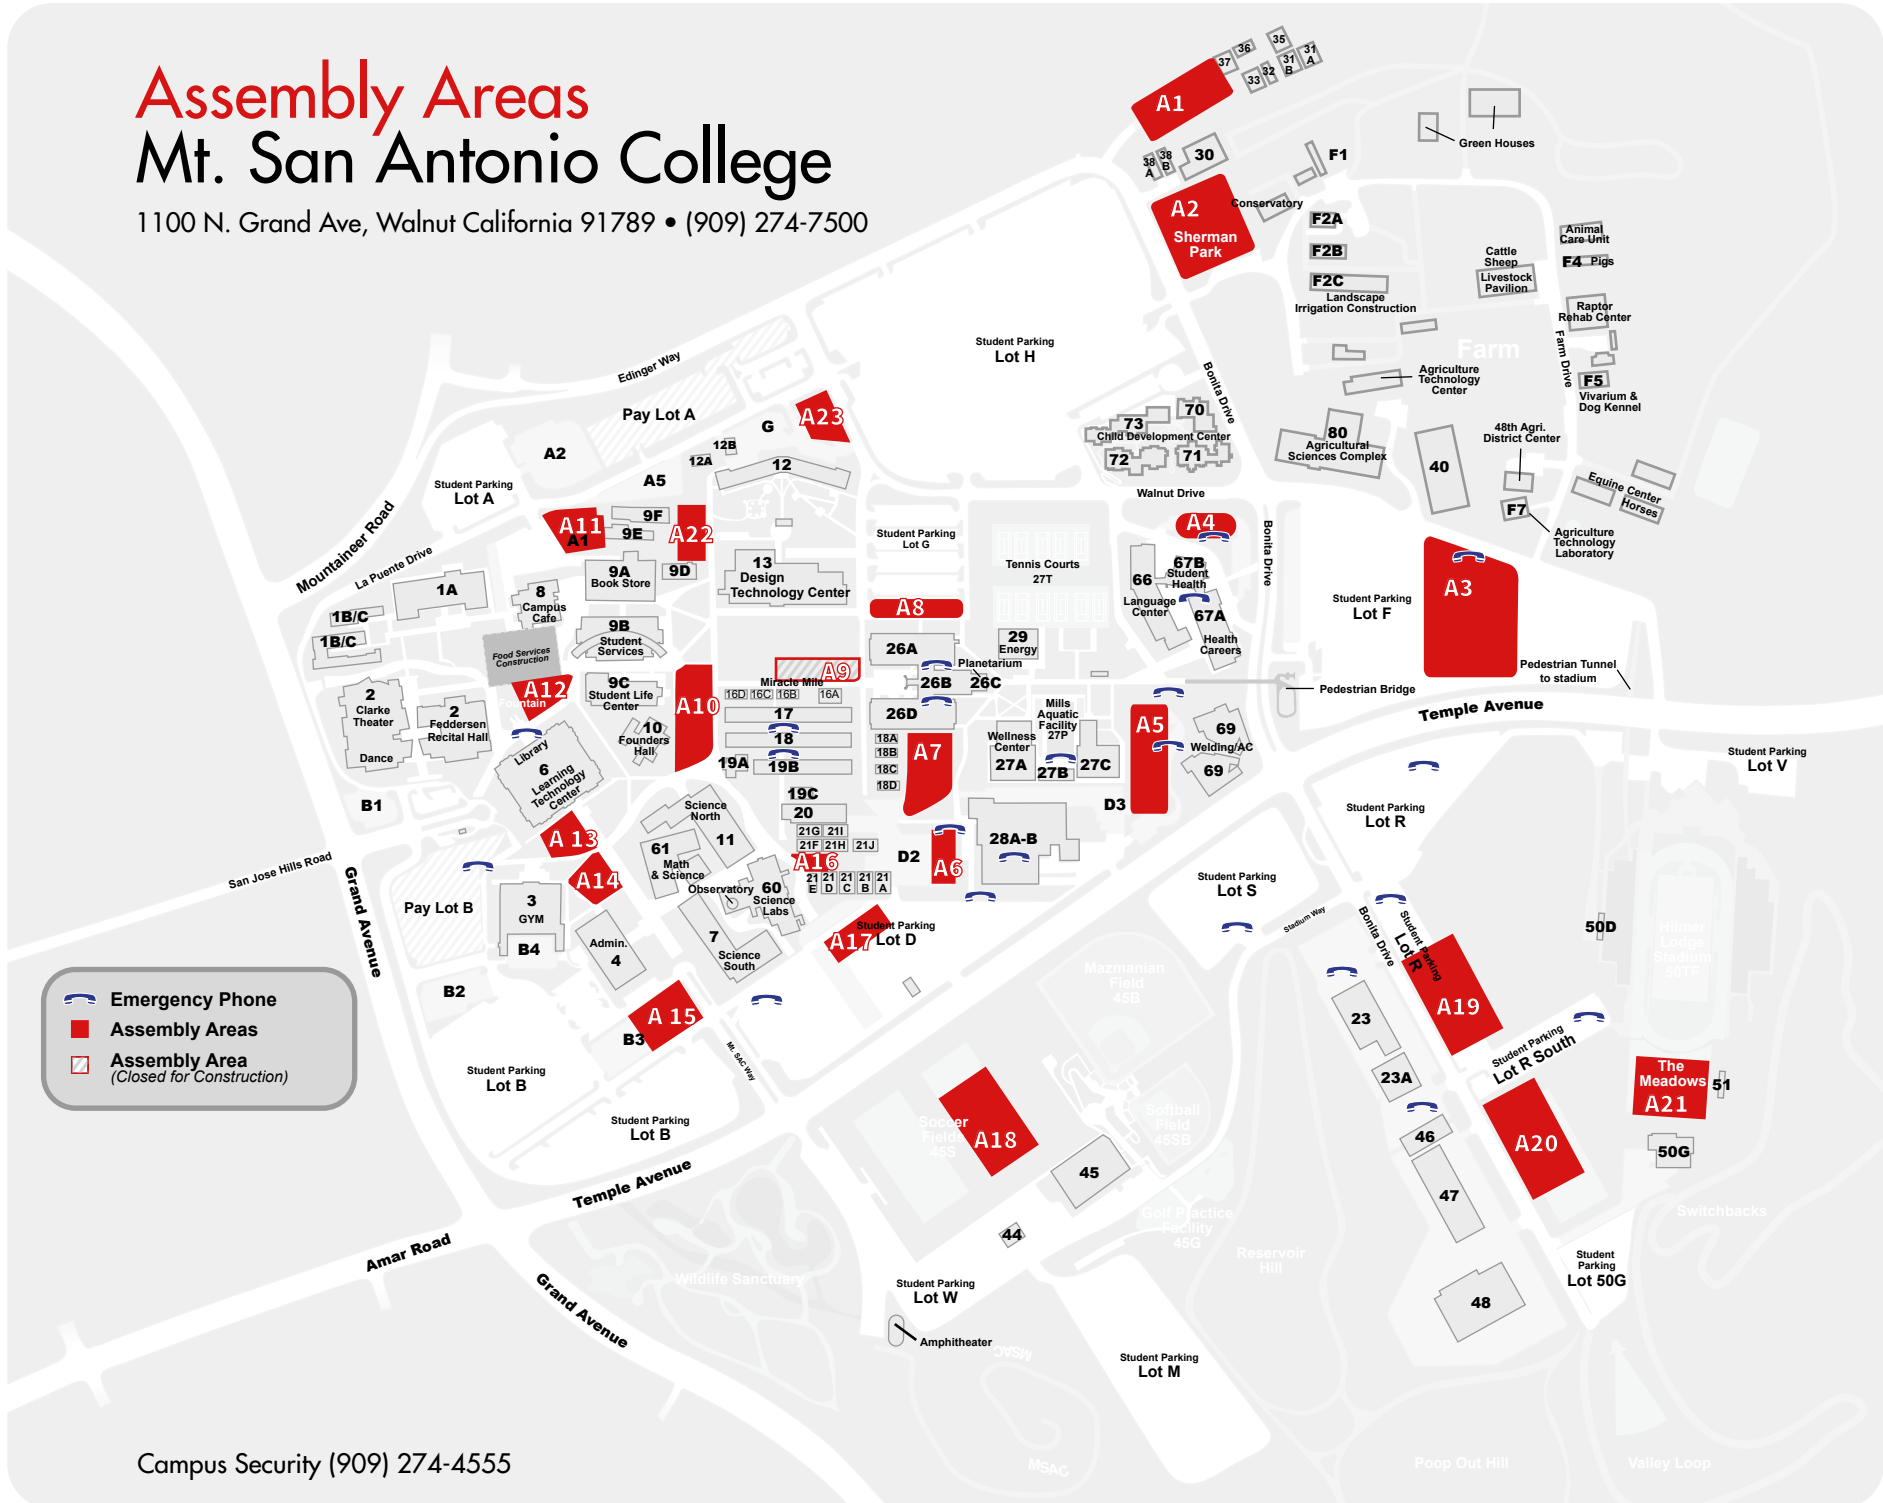

Assembly Areas Mt. San Antonio College

1100 N. Grand Ave, Walnut California 91789 • (909) 274-7500

- Emergency Phone
- Assembly Areas
- Assembly Area (Closed for Construction)

Emergency Assembly Area
(evacuation location description)

- A1:**
Adult Education Staff Parking Lot
- A2:**
Sherman Park
- A3:**
Student Lot F
- A4:**
Staff Parking Lot **NORTH** of
Student Health Services
- A5:**
Staff Lot EAST of Welding/HVAC
- A6:**
Lower D-2 Parking Lot
- A7:**
Upper D-2 Parking Lot
- A8:**
Student Parking Lot G
- A9:**
Miracle Mile grassy area
- A10:**
Grassy area EAST of Student Services
- A11:**
Parking Lot A-1
- A12:**
Grassy area NORTH of the Fountain
- A13:**
Grassy area SOUTHWEST
of Building 6
- A14:**
Rose Garden Quad
- A15:**
Staff Parking Lot B
- A16:**
Grassy area in front of portable building
- A17:**
Student Parking Lot D
- A18:**
Soccer Field
- A19:**
Parking Lot R
- A20:**
Practice Field
- A21:**
The Meadows
- A22:**
Foundation South
- A23:**
Staff Lot 12