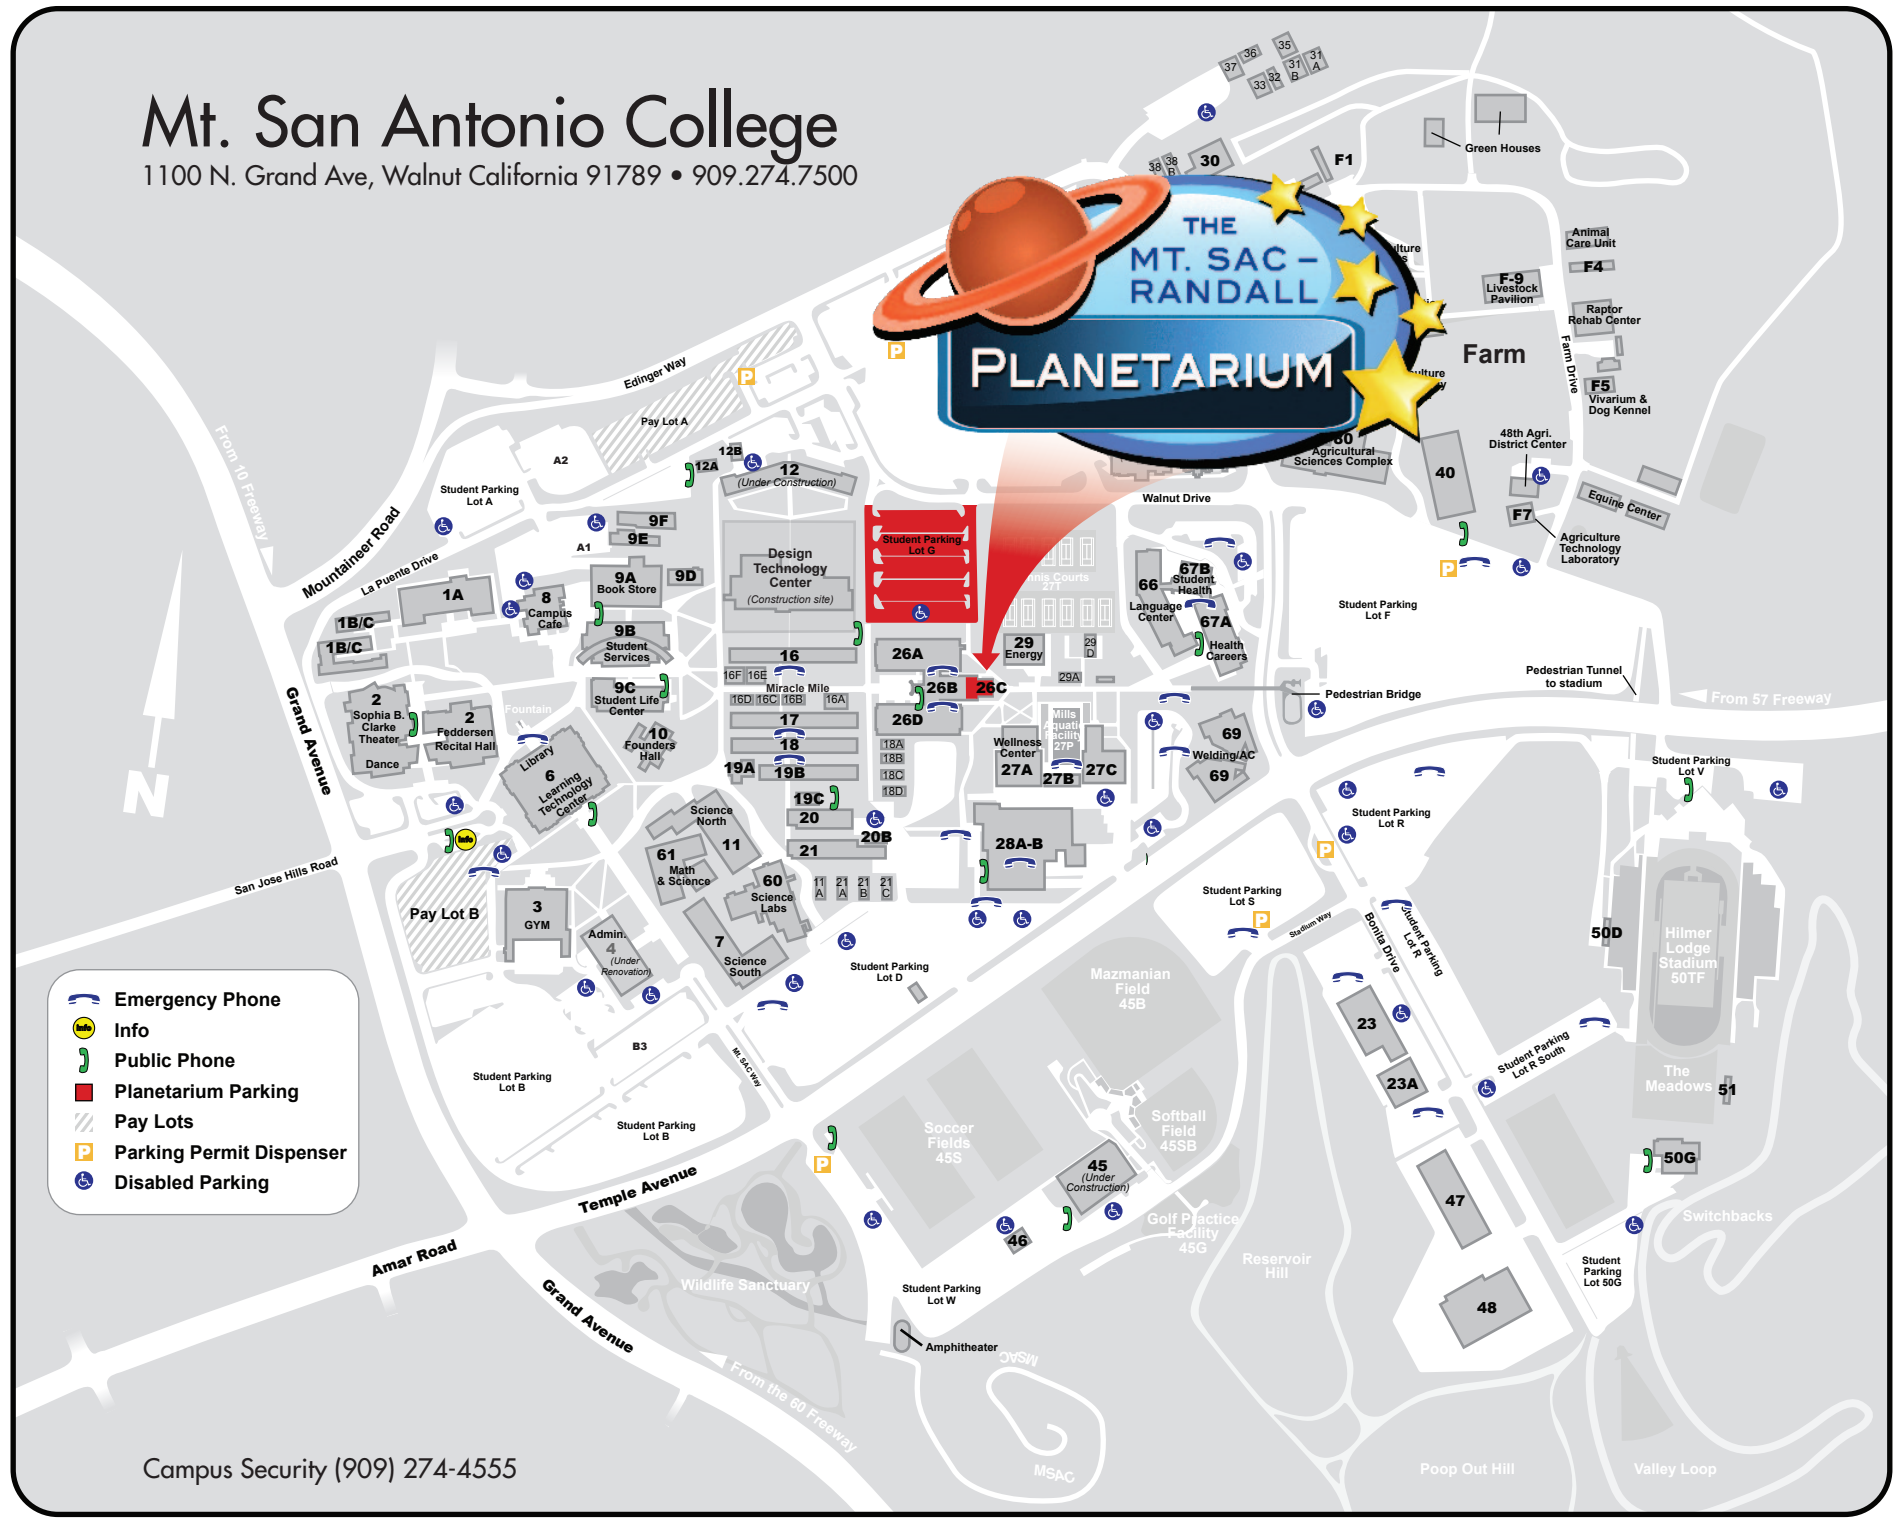

Mt. San Antonio College

1100 N. Grand Ave, Walnut California 91789 • 909.274.7500

-  Emergency Phone
-  Info
-  Public Phone
-  Planetarium Parking
-  Pay Lots
-  Parking Permit Dispenser
-  Disabled Parking